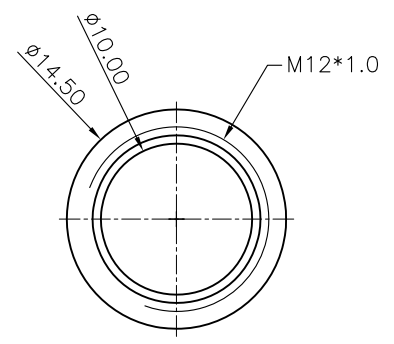

REV.	DESCRIPTION	DRAWN	DATE
1	INITIAL RELEASE	TIM	2017/08/09

SPECIFICATION:

1. CURRENT RATING: 5A
2. VOLTAGE: 125V
3. WATER PROOF: IPX7
4. OPERATION TEMPERATURE: -40°C TO +85°C

NUT

5	SHELL	BRASS, NICKEL PLATED
4	O-RING	EPDM, BLACK
3	NUT	BRASS, NICKEL PLATED
2	CONTACT	BRASS, GOLD PLATED UNDER NICKEL
1	HOUSING	PBT, UL94V-0, BLACK
NO	PART NAME	DESCRIPTION

UNLESS OTHERWISE SPECIFIED TOLERANCE					
UNIT:	DECIMAL	LINEAR	ANGLES		
mm	X.	±0.50	±5°	WWW.ATTEND.COM.TW	
	X.X	±0.25	±3°		
	X.XX	±0.12	±1°		
DRAWN	Tim	2017/08/09	DRAWN NAME:		
CHECKED	Fros	2017/08/09	M12 A-Code Plug for Cable		
APPROVED	Ken	2017/08/09	8Pin Female For Overmold, w/Shell		
SCALE	SHEET	SIZE	PRODUCT NO.	FILE NAME	
2/1	1/1	A4	216A-08FO0	216A-08FO0_B_1	