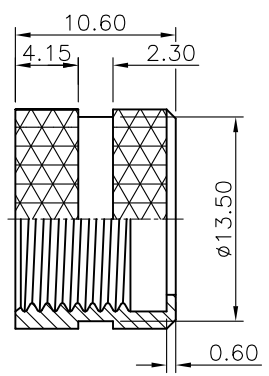

REV.	DESCRIPTION	DRAWN	DATE
1	INITIAL RELEASE	TIM	2017/08/09

SPECIFICATION:

1. CURRENT RATING: 5A
2. VOLTAGE: 125V
3. WATER PROOF: IPX7
4. OPERATION TEMPERATURE: -40°C TO +85°C

NUT

5	SHELL	BRASS, NICKEL PLATED
4	O-RING	EPDM, BLACK
3	NUT	BRASS, NICKEL PLATED
2	CONTACT	BRASS, GOLD PLATED UNDER NICKEL
1	HOUSING	PBT, UL94V-0, BLACK
NO	PART NAME	DESCRIPTION

UNLESS OTHERWISE SPECIFIED TOLERANCE					
UNIT:	DECIMAL	LINEAR	ANGLES		
mm	X.	±0.50	±5°	WWW.ATTEND.COM.TW	
	X.X	±0.25	±3°		
	X.XX	±0.12	±1°		
DRAWN	Tim	2017/08/09	DRAWN NAME:		
CHECKED	Fros	2017/08/09	M12 A-Code Plug for Cable		
APPROVED	Ken	2017/08/09	8Pin Female For Overmold, w/Shell		
SCALE	SHEET	SIZE	PRODUCT NO.	FILE NAME	
2/1	1/1	A4	216A-08FO0	216A-08FO0_B_1	