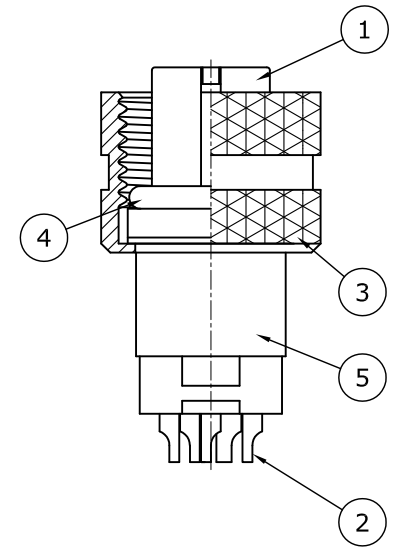

REV.	DESCRIPTION	DRAWN	DATE
1	INITIAL RELEASE	TIM	2017/08/09

SPECIFICATION:

1. CURRENT RATING: 5A
2. VOLTAGE: 125V
3. WATER PROOF: IPX7
4. OPERATION TEMPERATURE: -40°C TO +85°C

NUT

5	SHELL	BRASS, NICKEL PLATED
4	O-RING	EPDM, BLACK
3	NUT	BRASS, NICKEL PLATED
2	CONTACT	BRASS, GOLD PLATED UNDER NICKEL
1	HOUSING	PBT, UL94V-0, BLACK
NO	PART NAME	DESCRIPTION

UNLESS OTHERWISE SPECIFIED TOLERANCE					
UNIT:	DECIMAL	LINEAR	ANGLES		
mm	X.	±0.50	±5°	WWW.ATTEND.COM.TW	
	X.X	±0.25	±3°		
	X.XX	±0.12	±1°		
DRAWN	Tim	2017/08/09	DRAWN NAME:		
CHECKED	Fros	2017/08/09	M12 A-Code Plug for Cable		
APPROVED	Ken	2017/08/09	8Pin Female For Overmold, w/Shell		
SCALE	SHEET	SIZE	PRODUCT NO.	FILE NAME	
2/1	1/1	A4	216A-08FO0	216A-08FO0_B_1	