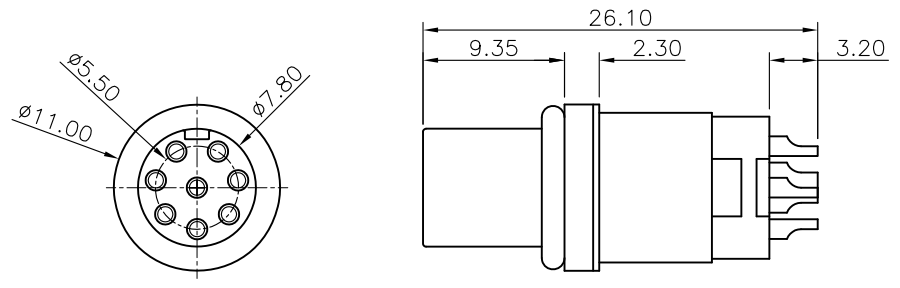

REV.	DESCRIPTION	DRAWN	DATE
1	INITIAL RELEASE	TIM	2017/08/09

SPECIFICATION:

1. CURRENT RATING: 5A
2. VOLTAGE: 125V
3. WATER PROOF: IPX7
4. OPERATION TEMPERATURE: -40°C TO +85°C

NUT

5	SHELL	BRASS, NICKEL PLATED
4	O-RING	EPDM, BLACK
3	NUT	BRASS, NICKEL PLATED
2	CONTACT	BRASS, GOLD PLATED UNDER NICKEL
1	HOUSING	PBT, UL94V-0, BLACK
NO	PART NAME	DESCRIPTION

UNLESS OTHERWISE SPECIFIED TOLERANCE					
UNIT:	DECIMAL	LINEAR	ANGLES		
mm	X.	±0.50	±5°	WWW.ATTEND.COM.TW	
	X.X	±0.25	±3°		
	X.XX	±0.12	±1°		
DRAWN	Tim	2017/08/09	DRAWN NAME:		
CHECKED	Fros	2017/08/09	M12 A-Code Plug for Cable		
APPROVED	Ken	2017/08/09	8Pin Female For Overmold, w/Shell		
SCALE	SHEET	SIZE	PRODUCT NO.	FILE NAME	
2/1	1/1	A4	216A-08FO0	216A-08FO0_B_1	